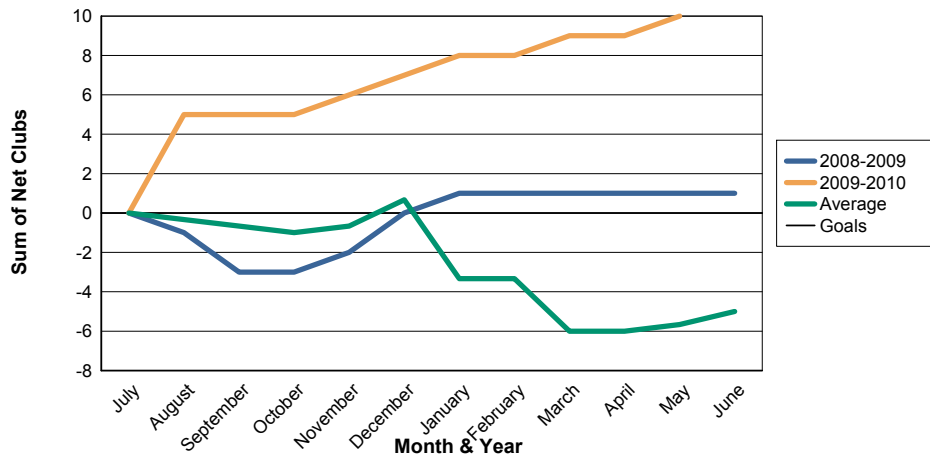

Sum of Net Clubs/ Month & Year

For District 321B1