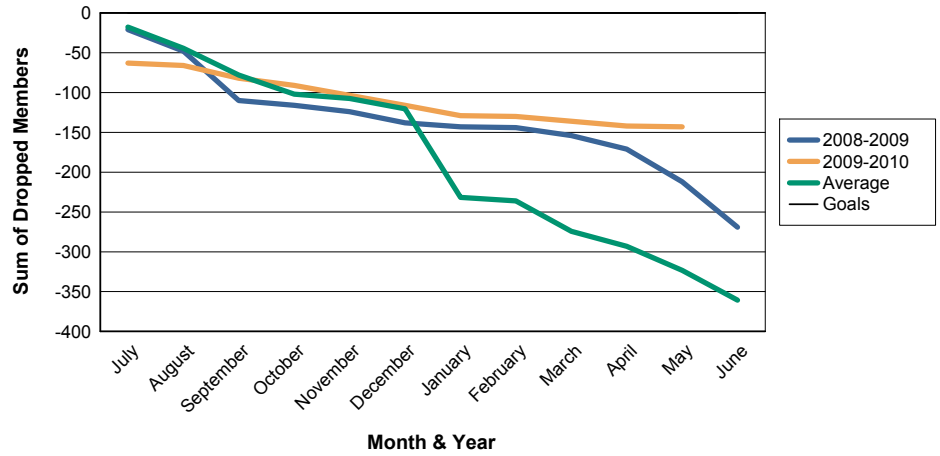

Sum of Dropped Members/ Month & Year

For District 321B1