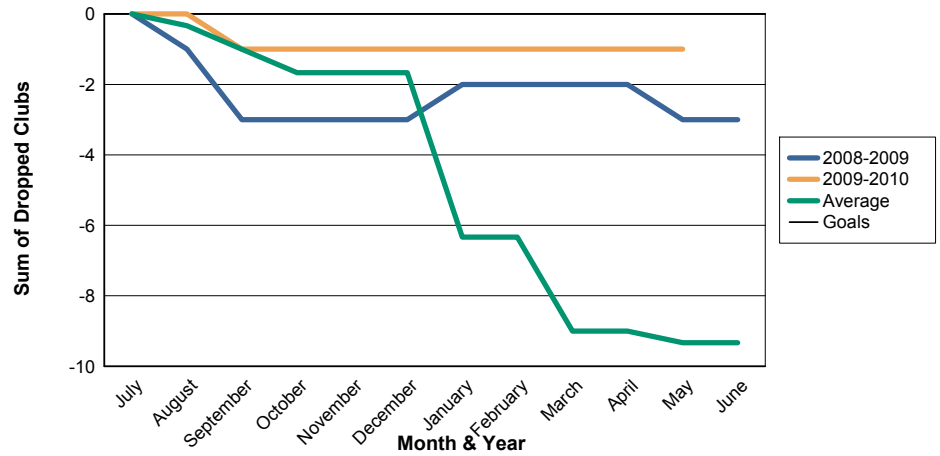

3 Year Comparisons for GMT Constitutional Area 6

By GMT District

As of May 2010

Sum of New Clubs/ Month & Year

For District 321B1

Sum of Dropped Clubs/ Month & Year

For District 321B1

Sum of Net Clubs/ Month & Year