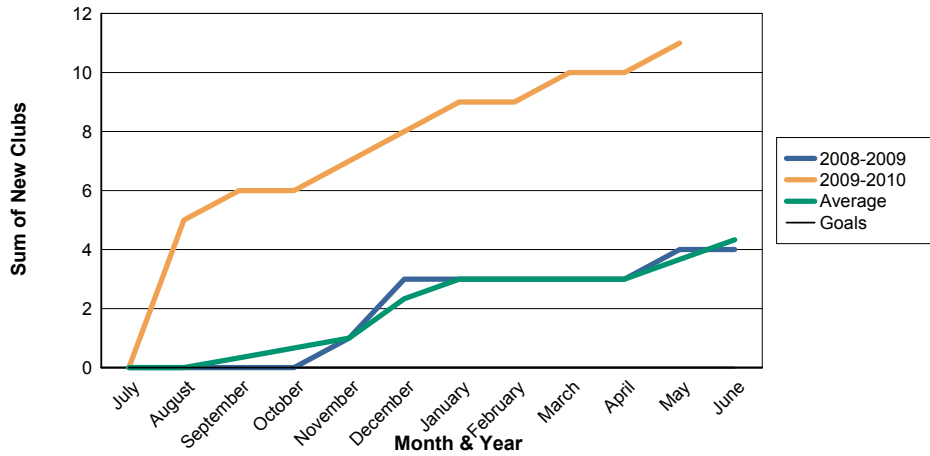

3 Year Comparisons for GMT Constitutional Area 6

By GMT District

As of May 2010

Sum of New Clubs/ Month & Year

For District 321B1

Sum of Dropped Clubs/ Month & Year

For District 321B1

Sum of Net Clubs/ Month & Year