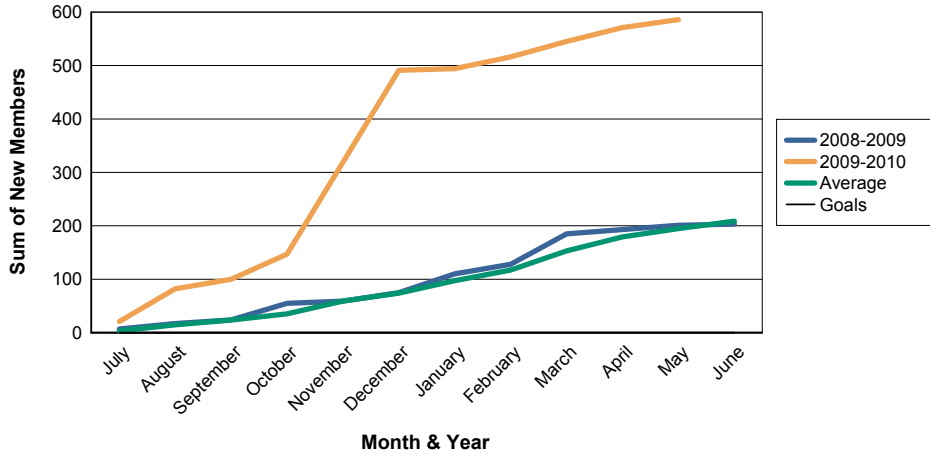

For District 321B1

Sum of Charter Members/ Month & Year

For District 321B1

3 Year Comparisons for GMT Constitutional Area 6

By GMT District

As of May 2010

Sum of New Members/ Month & Year

For District 321B1