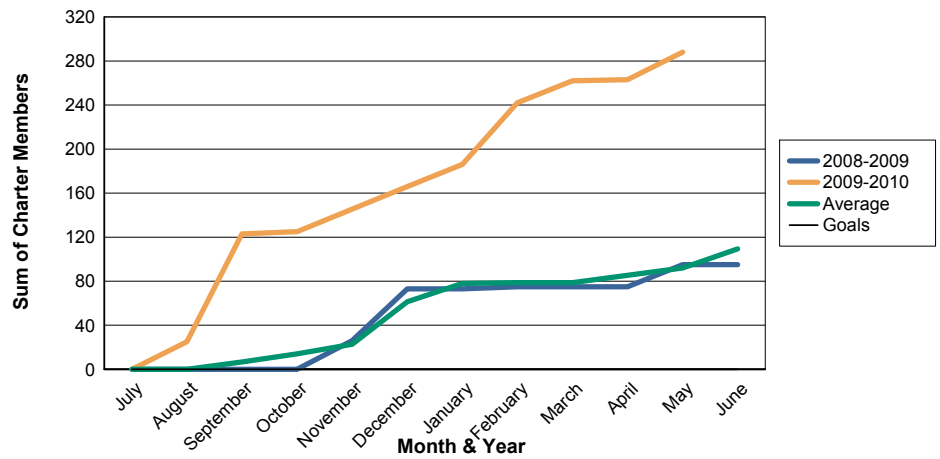

Sum of Charter Members/ Month & Year

For District 321B1